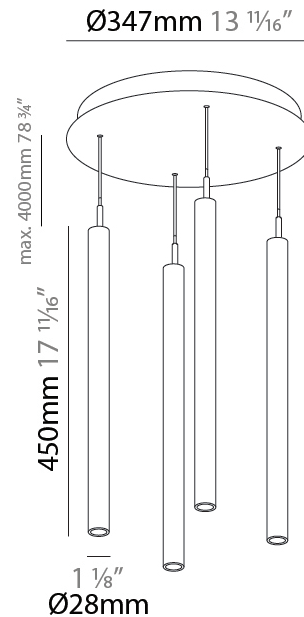

GENERAL

Series: G-Mini Round
Subseries: G-Mini Round Hangover
Brand: Prolight
Division: Architectural
Mounting Type: Suspension
Mounting Location: Ceiling
Subcategory: Spots

PHYSICAL

Shape: Cylinder
Diameter (mm): 347
Diameter (in): 13 11/16
Height (mm): 450
Height (in): 17 11/16
Light Distribution: Direct
Fixture Finish: SSR / BKV / CWI / CRY / HAB / UFT / ITA / RUA / FTG / MYG / LOD / PUS / FRO / FUP / KIA / POP / BLS / SPG / MEY / GOH / GUM / CHC / COM / ABZ / JAG / OBR / MOS / ROR
Accent Finish: NOF / COP / MIR / SSS
Fixture Material: Extruded Aluminum / Steel
Cable Details: 2,000mm/78 3/4" / 4,000mm/157 1/2" - Cable, Black, Green, Orange, Red, White

ELECTRICAL

Lamp Type: LED (Zhaga Standard)
Input Wattage (W): 26
Total Output Wattage (W): 23.7
Dimming: Tri-Mode (Non-Dimming and Phase Dimming (120Vac only) and 0-10V Dimming)
Driver Included: Yes
Driver Location: Integrated
Driver Type: Constant Current - Universal
Driver Class: Class 2
Input Voltage (V): 120 - 277

LED

Color Temperature (°K): 2700 / 3000 / 3500 / 4000
Max. Delivered Lumen (lm): 1614 / 1709 / 1804 / 1852
Nominal Lumen (lm): 1840 / 1949 / 2057 / 2112
CRI: >90 CRI
Lamp Life (hrs): 50000

OPTICAL

Beam Angle: 20 / 26 / 56

RATINGS AND CERTIFICATIONS

Certified By: Certified for North American Standards
IP rating: IP20