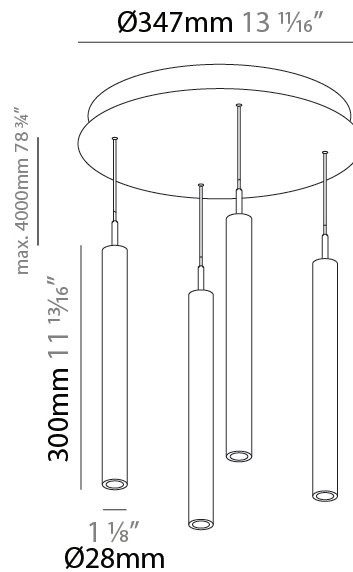

GENERAL

Series: G-Mini Round
Subseries: G-Mini Round Hangover
Brand: Prolight
Division: Architectural
Mounting Type: Suspension
Mounting Location: Ceiling
Subcategory: Spots

PHYSICAL

Shape: Cylinder
Diameter (mm): 347
Diameter (in): 13 13/16
Height (mm): 300
Height (in): 11 13/16
Light Distribution: Direct
Fixture Finish: SSR / BKV / CWI / CRY / HAB / UFT / ITA / RUA / FTG / MYG / LOD / PUS / FRO / FUP / KIA / POP / BLS / SPG / MEY / GOH / GUM / CHC / COM / ABZ / JAG / OBR / MOS / ROR
Accent Finish: NOF / COP / MIR / SSS
Fixture Material: Extruded Aluminum / Steel
Cable Details: 2,000mm/78 3/4" / 4,000mm/157 1/2" - Cable, Black, Green, Orange, Red, White

ELECTRICAL

Lamp Type: LED (Zhaga Standard)
Input Wattage (W): 26
Total Output Wattage (W): 23.7
Dimming: Tri-Mode (Non-Dimming and Phase Dimming (120Vac only) and 0-10V Dimming)
Driver Included: Yes
Driver Location: Integrated
Driver Type: Constant Current - Universal
Driver Class: Class 2
Input Voltage (V): 120 - 277

LED

Color Temperature (°K): 2700 / 3000 / 3500 / 4000
Max. Delivered Lumen (lm): 1614 / 1709 / 1804 / 1852
Nominal Lumen (lm): 1840 / 1949 / 2057 / 2112
CRI: >90 CRI
Lamp Life (hrs): 50000

OPTICAL

Beam Angle: 20 / 26 / 56

RATINGS AND CERTIFICATIONS

Certified By: Certified for North American Standards
IP rating: IP20