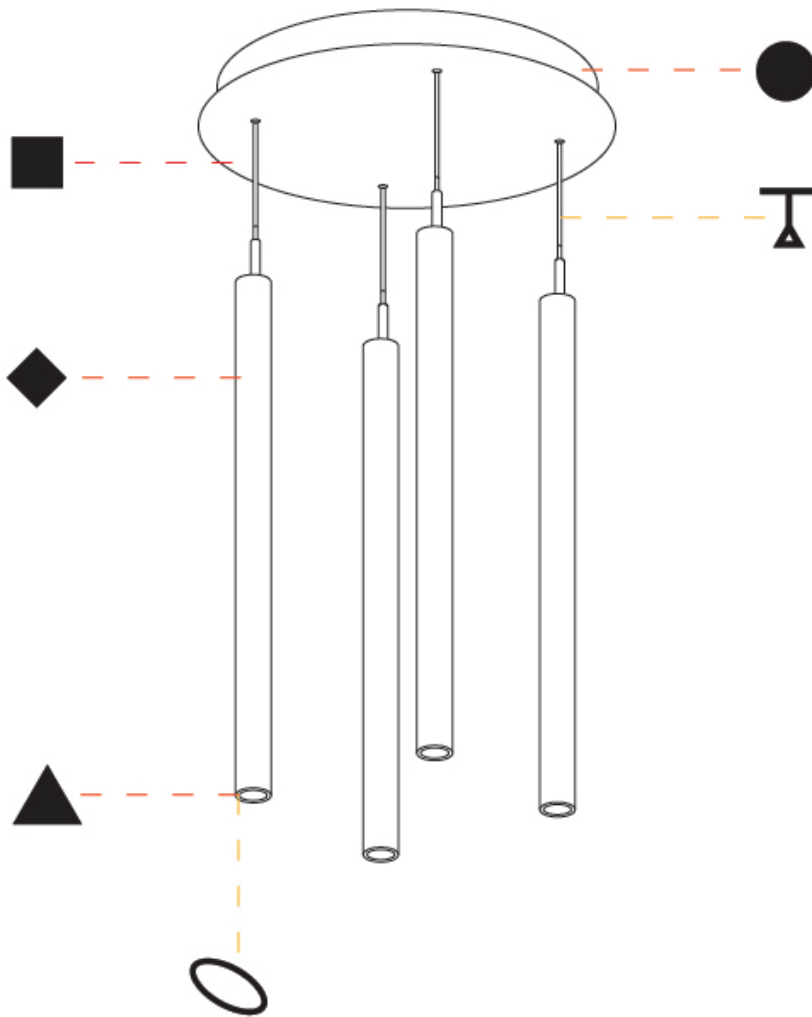

G-MINI ROUND HANGOVER SUSPENSION

A300628-

PROJECT

TYPE

SPECIFIER

QUANTITY

DATE

A